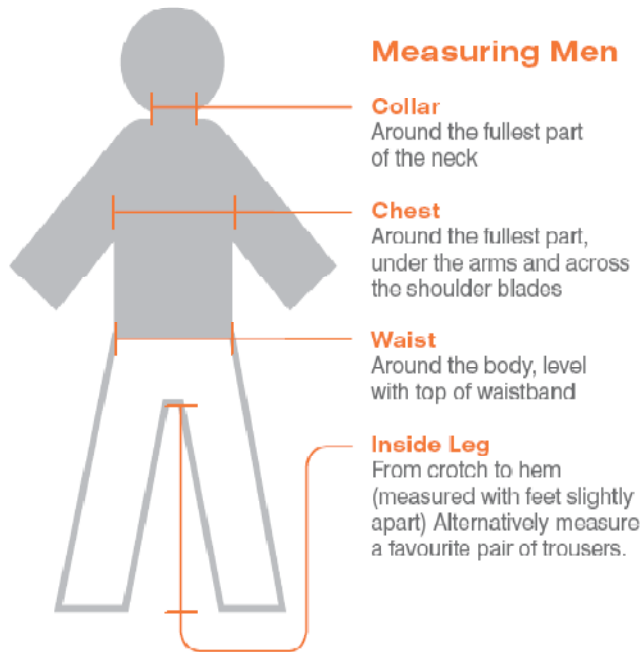

Sizing **guide**

Clothing

Collar:

Collar - Inches"	14	14.5	15	15.5	16	16.5	17	17.5	18	18.5	19	19.5	20	20.5	21	21.5	22
Collar - cms	35.5	37	38	39	41	42	43	44	46	47	48	49	50.5	52	53.5	54.5	56

Chest:

	XS	S	M	L	XL	XXL	3XL	4XL	5XL
Chest - Inches"	30/32	34/36	38/40	42/44	46/48	50/52	54/56	58	60
Chest - cms	76/81	86/91	96/101	106/111	117/122	127/132	137/142	147	152
Ladies Equivalent	8/10	12/14	16/18	20/22	24/26	28/30	32/34	36	38/40

Waist:

Waist - Inches"	28	30	32	34	36	38	40	42	44	46	48	50	52	54	56	58	60
Waist - cms	71	76	84	88	92	96	104	108	112	116	124	128	132	137	142	147	152

Inside Leg

Short: 29"

Regular: 31"

Tall: 33"

X-Tall: 36"

Footwear

UK	1	2	3	4	5	6	7	8	9	10	11	12	13	14	15
European	34	35	36	37	38	39	41	42	43	44	46	47	48	49	50