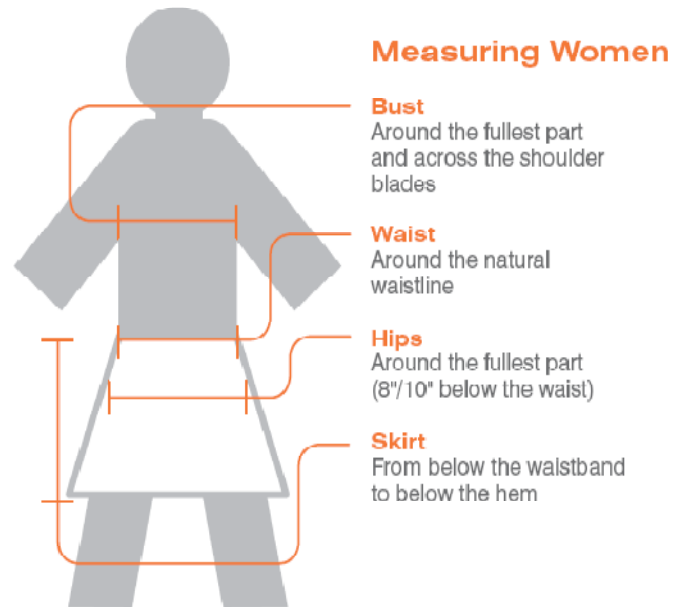

Sizing **guide**

Clothing

Collar:

Collar - Inches"	14	14.5	15	15.5	16	16.5	17	17.5	18	18.5	19	19.5	20	20.5	21	21.5	22
Collar - cms	35.5	37	38	39	41	42	43	44	46	47	48	49	50.5	52	53.5	54.5	56

Chest:

	XS	S	M	L	XL	XXL	3XL	4XL	5XL
Chest - Inches"	30/32	34/36	38/40	42/44	46/48	50/52	54/56	58	60
Chest - cms	76/81	86/91	96/101	106/111	117/122	127/132	137/142	147	152
Ladies Equivalent	8/10	12/14	16/18	20/22	24/26	28/30	32/34	36	38/40

Waist:

Waist - Inches"	28	30	32	34	36	38	40	42	44	46	48	50	52	54	56	58	60
Waist - cms	71	76	84	88	92	96	104	108	112	116	124	128	132	137	142	147	152

Inside Leg

Short: 29"

Regular: 31"

Tall: 33"

X-Tall: 36"

Footwear

UK	1	2	3	4	5	6	7	8	9	10	11	12	13	14	15
European	34	35	36	37	38	39	41	42	43	44	46	47	48	49	50